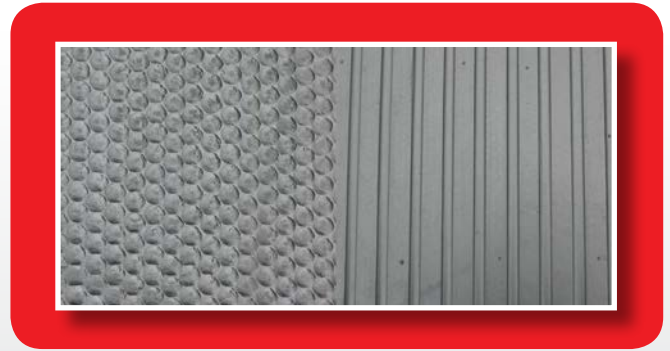

## BROUGHTON FITNESS MAT

CODE	SIZE MM
<b>4091-1857</b>	1830 x 1220 x 17
<b>4093-1857</b>	1830 x 1220 x 10

Black. Heavy duty loose lay rubber matting, used for free weight and training areas. Made from non-porous high quality solid rubber, this mat has a tortoiseshell top surface with wide rib base making it very dense and highly durable. This mat will protect any floor and give good sound insulation.

## SOFT-TRAX TILE

CODE	SIZE MM
<b>4301-1807</b>	1560 x 1040 x 18

Black. Premium quality solid rubber matting which stands on a stud to provide a softer surface with spring properties. Good slip resistant surface pattern which also makes it easy to clean and hygienic. Use in all training and free weight areas. Excellent protection and good sound insulation. Interlocking design means that mats fit tightly together and will not spread.

## EVA SOFT

CODE	SIZE MM
<b>4302-1007</b>	1000 x 1000 x 20

Black, Grey, Red, Blue. An interlocked cushioned mat for training areas, also suitable for children's play areas. 1m<sup>2</sup> tiles which lock together to form an energy absorbing soft warm floor. Cushioned foam EVA construction, giving excellent anti-fatigue properties. Anti-slip and shock absorbing surface for all work out and training areas.