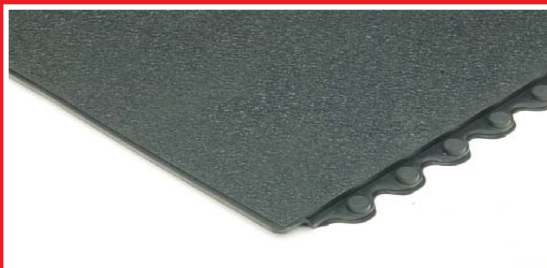

## GYM RUBBER FLOOR MATTING ROLLS

CODE	SIZE MM
4405-1207	1250 x 10000 x 7
4405-1307	1250 x 10000 x 4.5

- Heavy duty crumb rubber with coloured flecks.
- Lightweight and easy to lay and fit.
- Very hard wearing.
- Available with blue, green or red fleck.

## LINK-TILE SOLID TOP

CODE	SIZE MM
4312-1507	910 x 910 x 19

- Mats can be interlocked to create any size and shape.
- High anti-fatigue and comfort.
- Use in all areas where high floor protection and shock absorption is required.