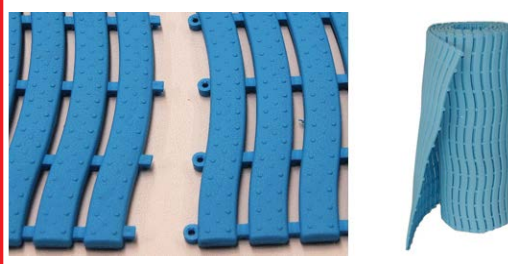

AQUA SAFE

CODE	SIZE MM
4401-1207	580 wide x per m

Aqua safe is perfectly suited to the leisure industry where the potential of slipping on wet floors is likely. It offers an extremely cost effective way to avoid accidents and reduce costly claims. Ideal for all wet areas including, swimming pools, shower areas, changing rooms and other areas regularly exposed to water. The curved design allows water to easily drain off, providing slip resistant, safe dry surface. Also warm and comfortable under foot. Ideal for large area coverage with the interlocking system. Aqua-safe is treated with antimicrobial additive for protection against the growth of mould, mildew, fungi and odour causing germs.

GYM RUBBER FLOOR MATTING ROLLS

CODE	SIZE MM
4405-1207	1250 x 10000 x 7
4405-1307	1250 x 10000 x 4.5

- Heavy duty crumb rubber with coloured flecks.
- Lightweight and easy to lay and fit.
- Very hard wearing.
- Available with blue, green or red fleck.