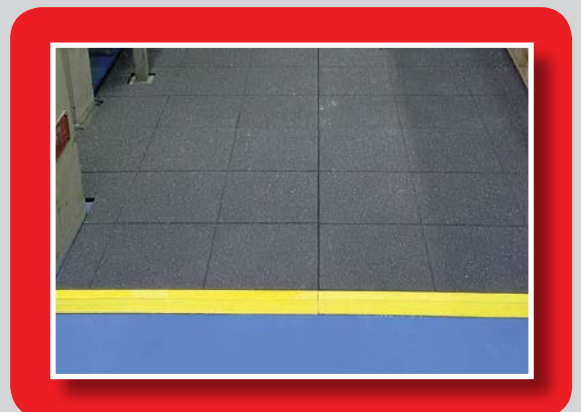

SLIP-SAFE SOLID TOP

CODE	SIZE MM
4205-0912	910 x 910 x 17

- Solid top 100% NBR grit top mat.
- Ideal for use in oily environments. Grit material pasted to the surface of the mat ensuring that it is very strong and highly durable.
- The grit layer is highly flexible in a wide range of temperatures ensuring a product that will never crack. The product can be interlinked for wide area coverage.
- Highly slip resistant in all conditions.

SLIP-SAFE OPEN TOP

CODE	SIZE MM
4205-0910	910 x 910 x 17

- Open top version of the Solid top mat, a 100% NBR rubber mat. Ideal for oily environments with the added advantage of drain holes to ensure that the top surface is maintained dry.
- Grit material pasted to the surface of the mat ensuring that it is very strong and durable. The product can be interlinked for wide area coverage.
- Highly slip resistant in all conditions.

YELLOW RAMPED EDGES

CODE	EDGE	SIZE MM
4210-1000	Female	910
4210-1001	Male	910

E: sales@wwmuk.uk

W: www.wwmuk.uk

Thatchems Farm, Williamscot, Banbury, OX17 1AR

We also offer: Custom Shapes and Sizes
On-site analysis and reports
Measuring and fitting service
Wide range of standard sizes available